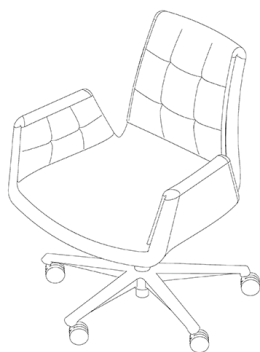

FOLDIT
by
bürotime

technical document

FOLDIT

Özge Çağla Aktaş

Designed with a user-focused approach, Foldit is shaped to fit human ergonomics and has a fluid form. The body that surrounds the body continues in the arm and back with fluid form; the floor folds towards the inside and the inside of the arm to maximize comfort. Despite its simple form, it draws attention with its craftsmanship.

upholstery backing

upholstery and
metal armrest option

Knee Tilt mechanism

backrest angle locking in 4 different positions
adjustable backrest tension

aluminum 5 star base

product family

highback

mid-back

guest

pouf

upholstered arms

chromed / painted arms

armless

size chart

W: 79 - L: 70 - H: 116

W: 67 - L: 70 - H: 88

W: 68 - L: 70 - H: 91

W: 67 - L: 58 - H: 88

W: 50 - L: 55 - H: 43

color options

artificial leather

A 101
white

A 201
mustard

A 202
orange