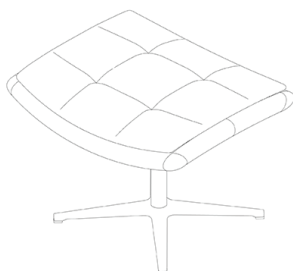

FOLDIT
by
bürotime

technical document

FOLDIT

Özge Çağla Aktaş

Designed with a user-focused approach, Foldit is shaped to fit human ergonomics and has a fluid form. The body that surrounds the body continues in the arm and back with fluid form; the floor folds towards the inside and the inside of the arm to maximize comfort. Despite its simple form, it draws attention with its craftsmanship.

upholstery backing

upholstery and
metal armrest option

Knee Tilt mechanism

backrest angle locking in 4 different positions
adjustable backrest tension

aluminum 5 star base

product family

highback

mid-back

guest

pouf

upholstered arms

chromed / painted arms

armless

size chart

W: 79 - L: 70 - H: 116

W: 67 - L: 70 - H: 88

W: 68 - L: 70 - H: 91

W: 67 - L: 58 - H: 88

W: 50 - L: 55 - H: 43

color options

artificial leather

A 101
white

A 201
mustard

A 202
orange