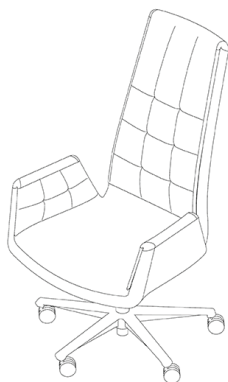

FOLDIT
by
bürotime

technical document

FOLDIT

Özge Çağla Aktaş

Designed with a user-focused approach, Foldit is shaped to fit human ergonomics and has a fluid form. The body that surrounds the body continues in the arm and back with fluid form; the floor folds towards the inside and the inside of the arm to maximize comfort. Despite its simple form, it draws attention with its craftsmanship.

upholstery backing

upholstery and
metal armrest option

Knee Tilt mechanism

backrest angle locking in 4 different positions
adjustable backrest tension

aluminum 5 star base

product family

highback

mid-back

guest

pouf

upholstered arms

chromed / painted arms

armless

size chart

W: 79 - L: 70 - H: 116

W: 67 - L: 70 - H: 88

W: 68 - L: 70 - H: 91

W: 67 - L: 58 - H: 88

W: 50 - L: 55 - H: 43

color options

artificial leather

A 101
white

A 201
mustard

A 202
orange